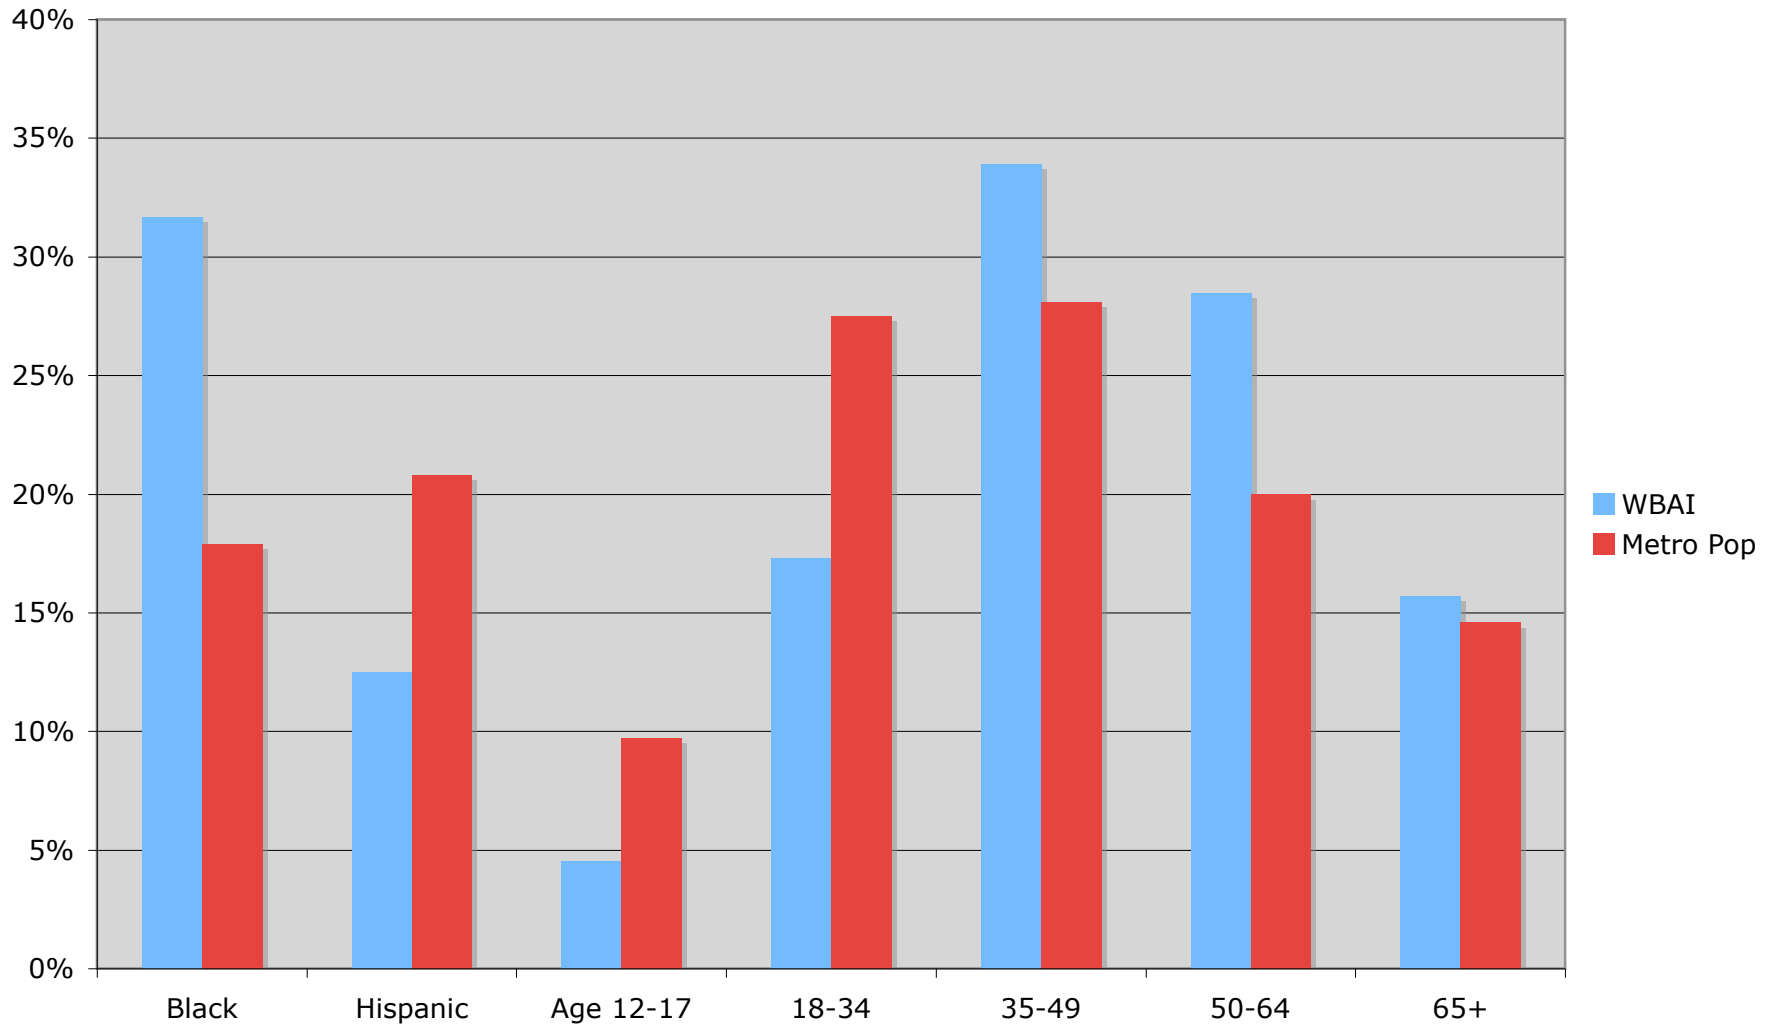

WBAI-Pacifica Radio 99.5 FM

Ethnicity and Age of WBAI Audience vs. New York Metro Area

Data are Copyright Arbitron, Inc. Audience Estimates among Metro persons 12+. Data is four survey average of Fall 03, Winter 04, Spring 04, and Summer 04. Source: RRC, Inc.